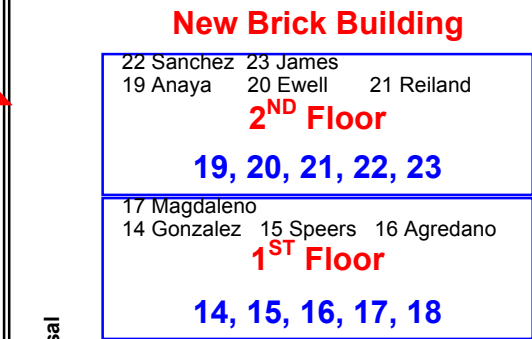

2nd / 3rd Grade
Dismissal
Gate

ALL
Students
ENTER
Truck Gate

K siblings may exit from K Gate.
Hermanos de niños en Kinder
pueden usar la salida de Kinder.

Gate Office Entrance Parking Gate

Map Created By:
I. Tiscareño