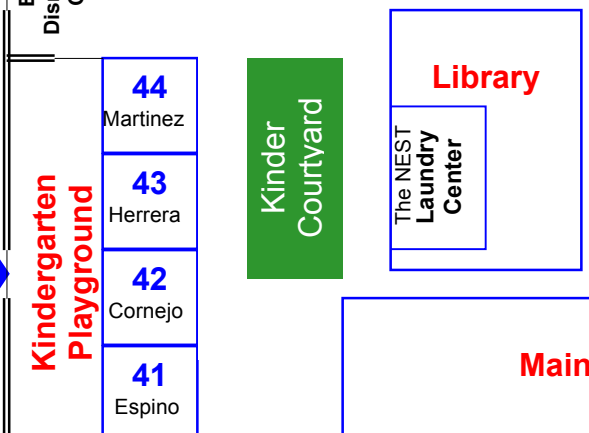

2nd / 3rd Grade
Dismissal
Gate

ALL
Students
ENTER
Truck Gate

K siblings may exit from K Gate.
Hermanos de niños en Kinder
pueden usar la salida de Kinder.

Gate Office Entrance Parking Gate

Map Created By:
I. Tiscareño