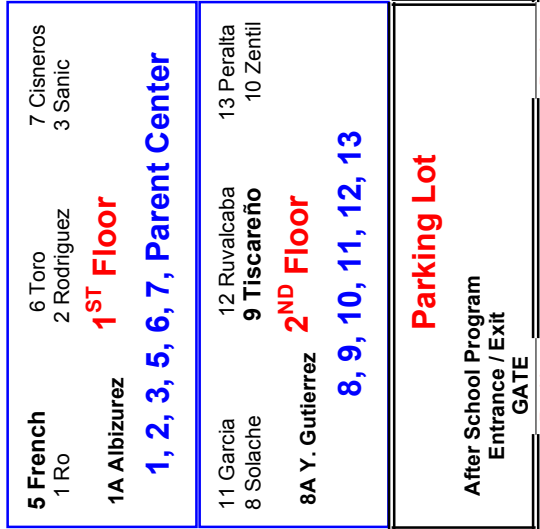

2nd / 3rd Grade
Dismissal
Gate

ALL
Students
ENTER
Truck Gate

K siblings may exit from K Gate.
Hermanos de niños en Kinder
pueden usar la salida de Kinder.

Gate Office Entrance Parking Gate

Map Created By:
I. Tiscareño