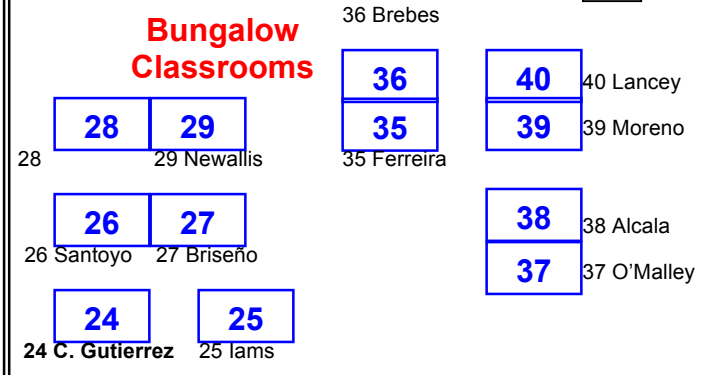

2nd / 3rd Grade
Dismissal
Gate

ALL
Students
ENTER
Truck Gate

K siblings may exit from K Gate.
Hermanos de niños en Kinder
pueden usar la salida de Kinder.

Gate Office Entrance Parking Gate

Map Created By:
I. Tiscareño