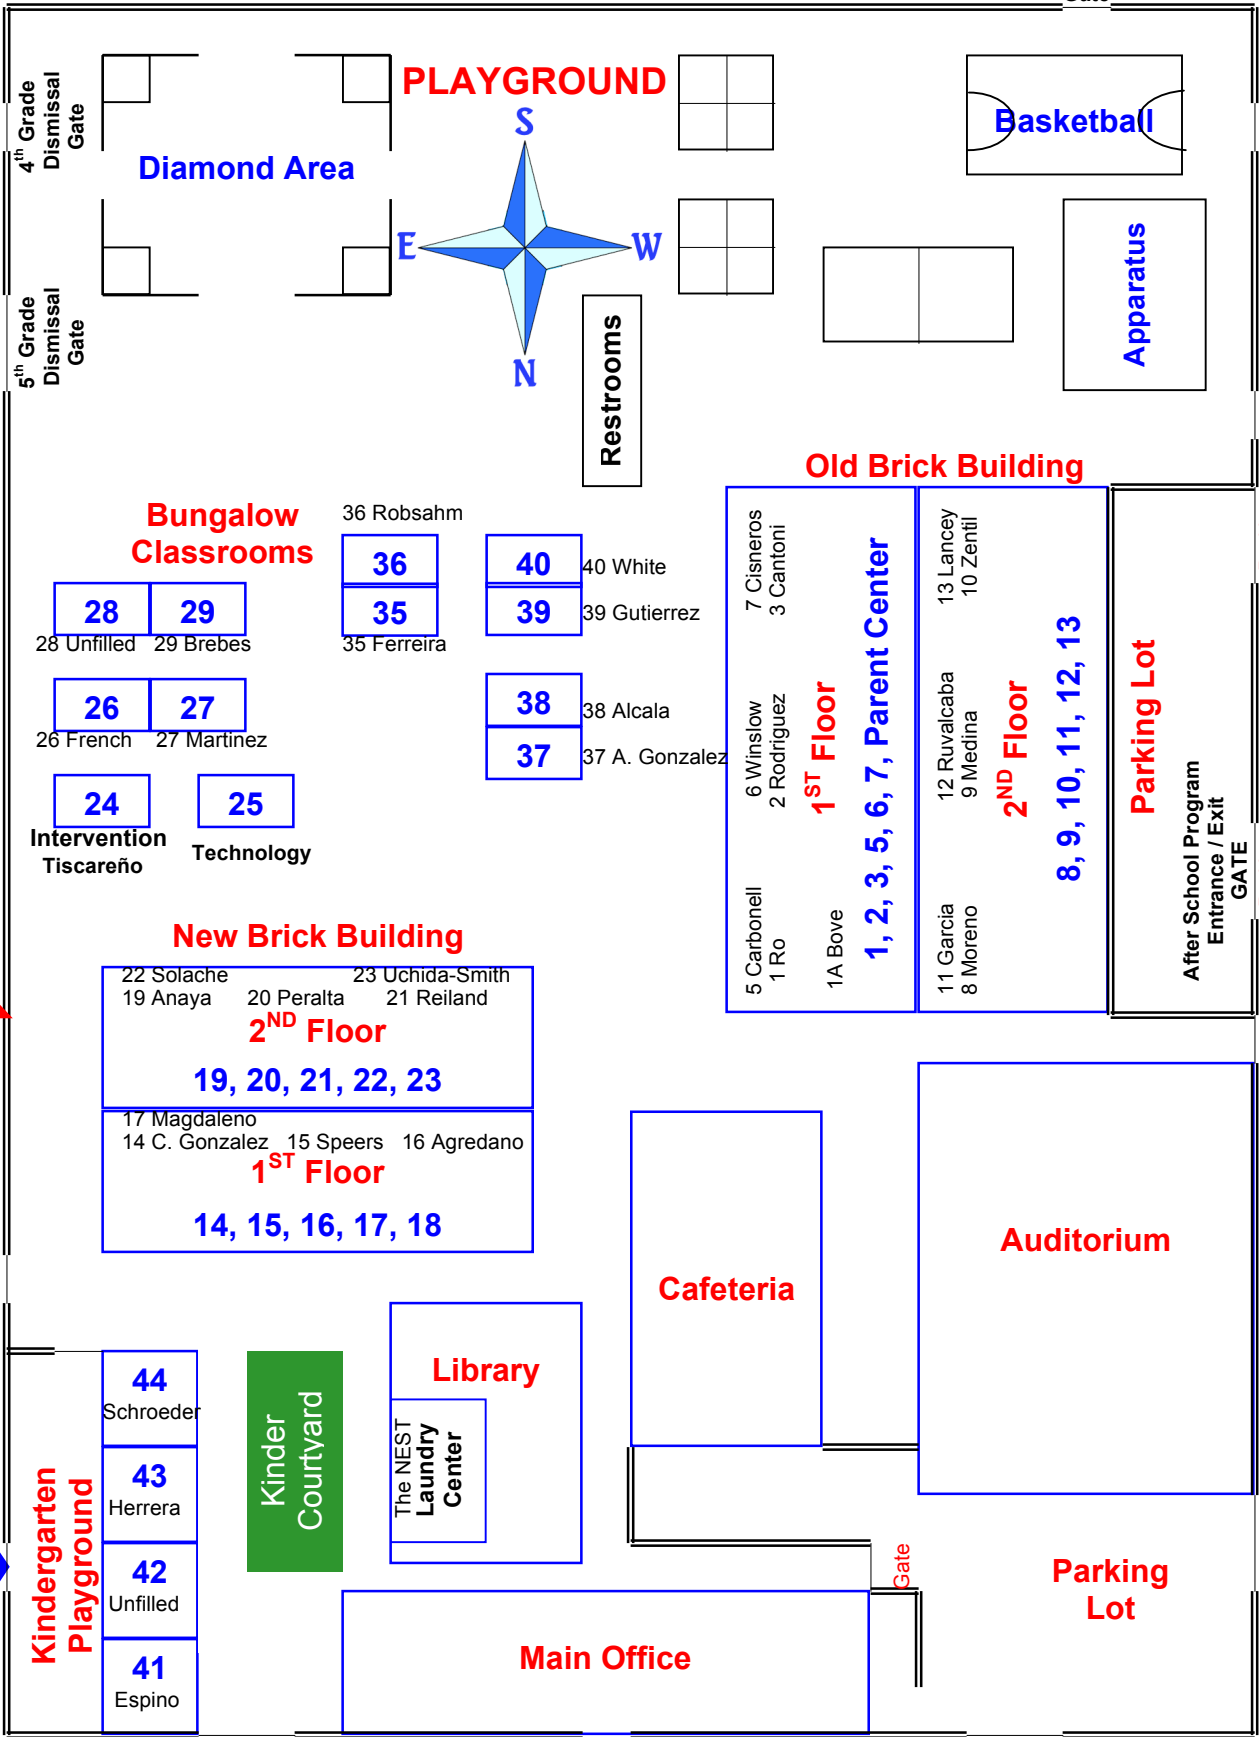

Denni Street

2<sup>nd</sup> Grade Dismissal Gate

Gate

5<sup>th</sup> Grade Dismissal Gate

Truck Gate

Gate

Gate

Gate

Gate

Gate

Gate

1<sup>st</sup> Grade Dismissal Gate

Parking Gate

Parking Gate

3<sup>rd</sup> Grade Dismissal Gate

Parking Gate

Parking Gate

Ronan Avenue

Gulf Avenue

K siblings may exit from K Gate.  
 Hermanos de niños en Kinder pueden usar la salida de Kinder.

KINDER Dismissal Gate

"L" Street

Map Created By: I. Tiscareño