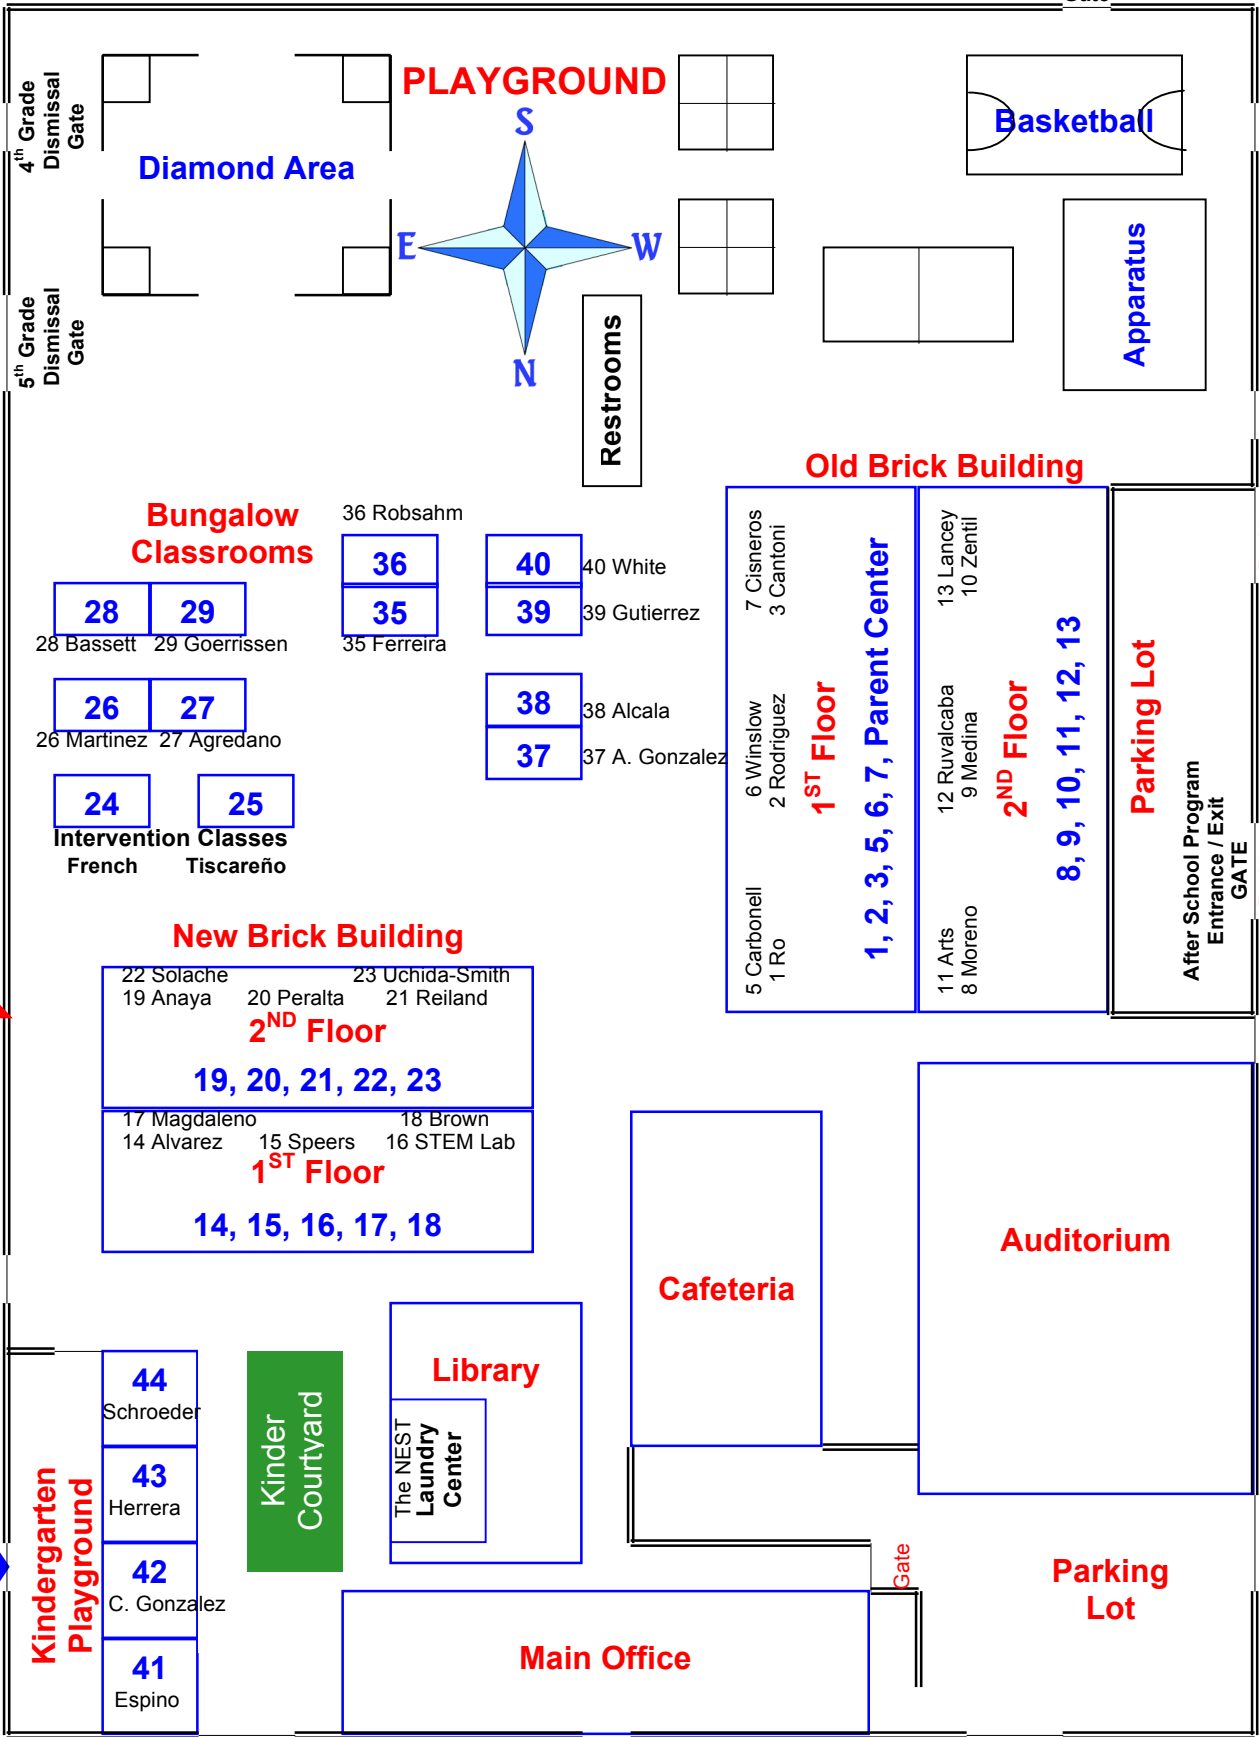

Denni Street

2<sup>nd</sup> Grade Dismissal Gate

Ronan Avenue

Gulf Avenue

K siblings may exit from K Gate. Hermanos de niños en Kinder pueden usar la salida de Kinder.

VALET

ALL Students ENTER

Gate

Office Entrance

Parking Gate

"L" Street

Map Created By: I. Tiscareño