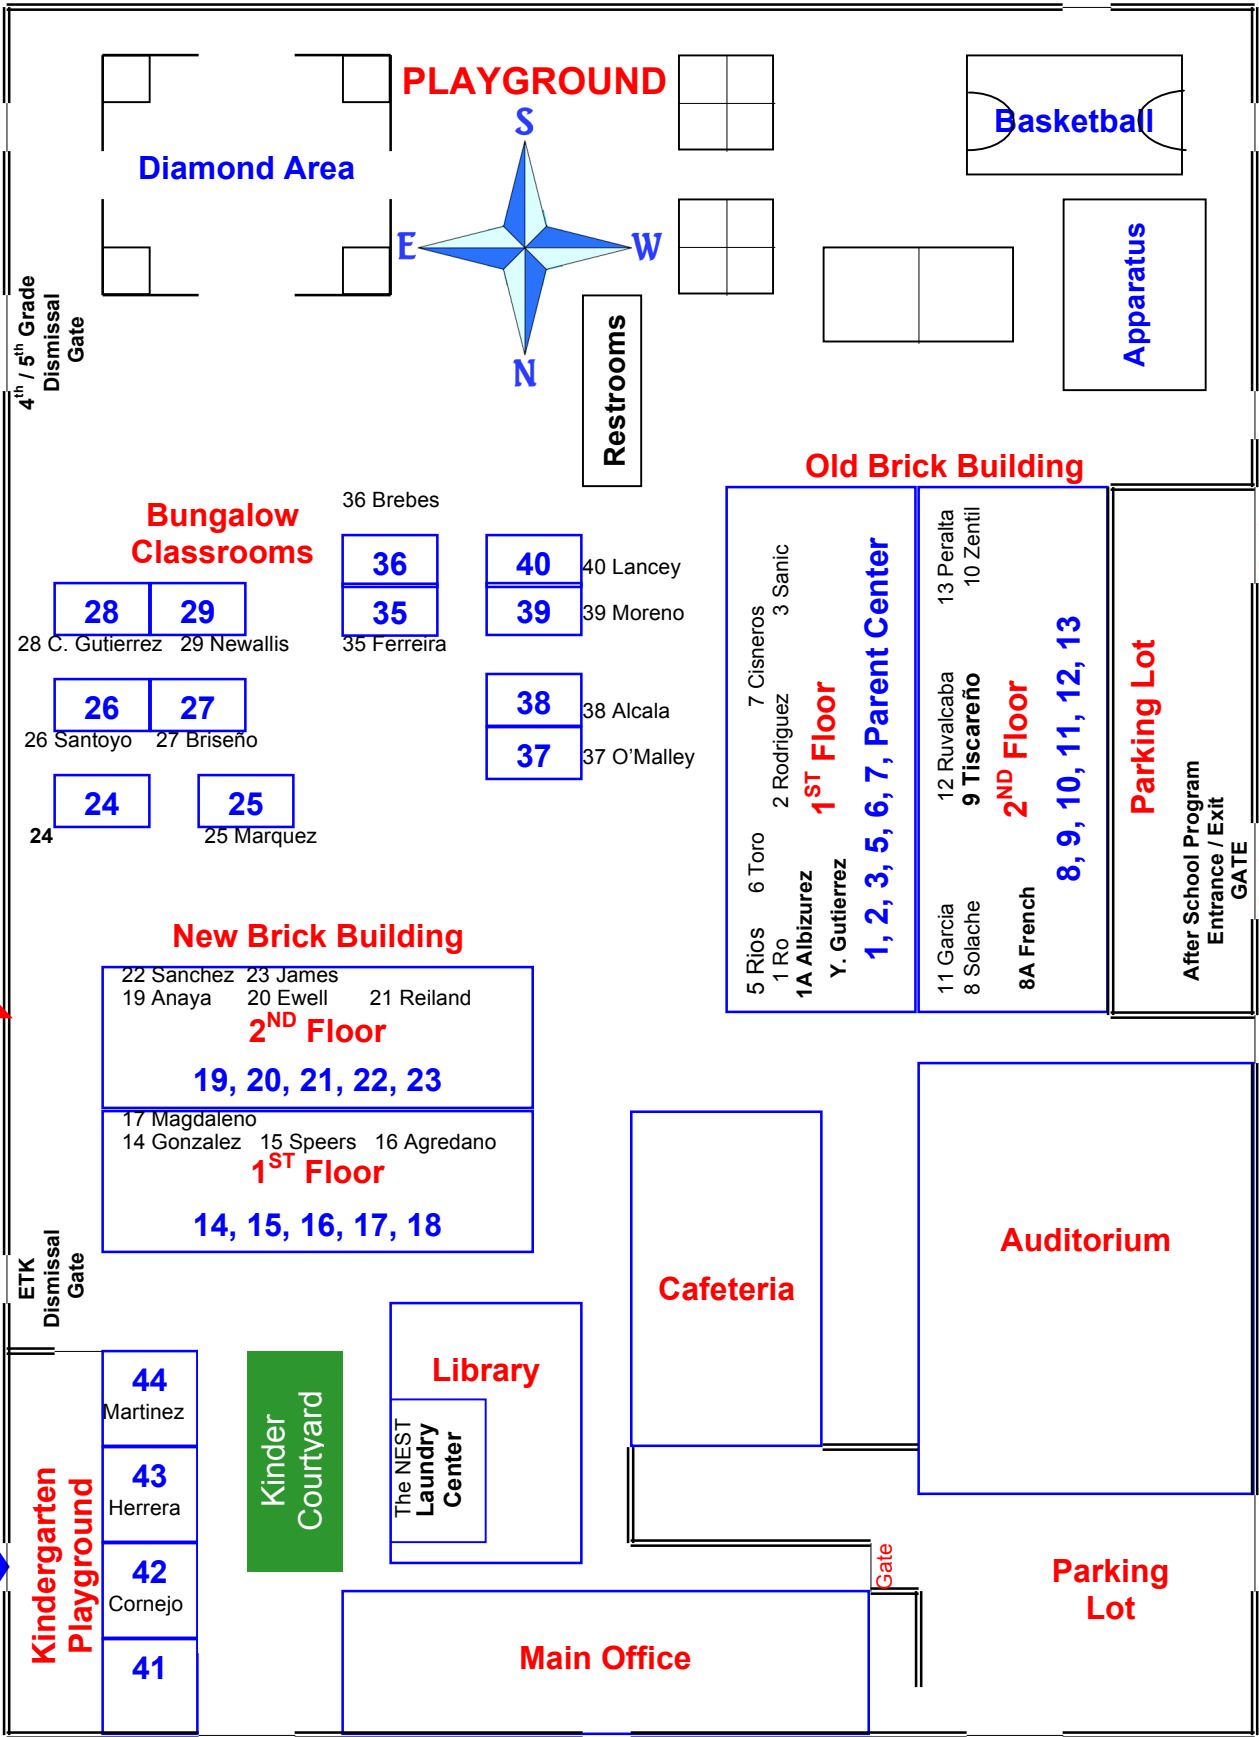

Denni Street

2nd / 3rd Grade Dismissal Gate

Ronan Avenue

VALET

KINDER Dismissal Gate

ALL Students ENTER Truck Gate

Gate

4th / 5th Grade Dismissal Gate

ETK Dismissal Gate

Gate

Gate

Office Entrance

Parking Gate

Gate

1st Grade Dismissal Gate

Parking Gate

Parking Gate

Gate

Parking Gate

Parking Gate

Gulf Avenue

"L" Street

K siblings may exit from K Gate. Hermanos de niños en Kinder pueden usar la salida de Kinder.

Map Created By: I. Tiscareño